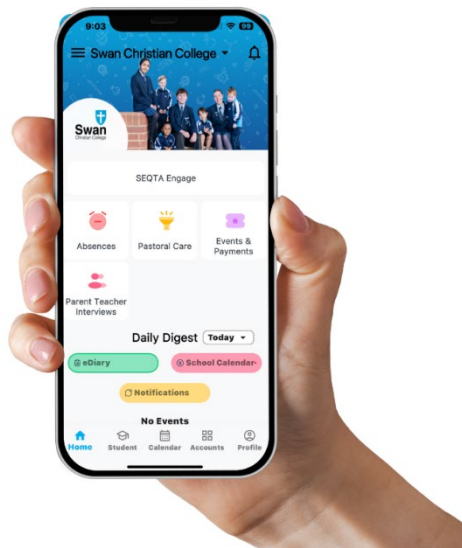

The Parent Orbit App is now live and ready for you to download and use!

How to download and start using the TASS ParentOrbit App

Overview

The TASS ParentOrbit app is a mobile-friendly way of interacting with the College. It can be used to perform actions like submit absences, view Swan Christian College's calendars and much more. This procedure below outlines how to access the app.

Steps to download and login

1. The app is called ParentOrbit and can be found on both the Google Play Store and Apple App Store on your phone. Or use the QR code below to download the app:

2. Once installed, enter the school code **swatass** to get started.

3. When you see the login screen as pictured below, click on **Swan Christian College**.

4. You will see a message that says "ParentOrbit wants to use scea.wa.edu.au to sign in." Click on **Continue**.

5. You will now see a sign-in page. Please type in your full parent username and password (this is the same as your current Parent Lounge log in details).

6. Click "Allow" at the next screen.

7. Congratulations! You are now set up and ready to go with the ParentOrbit App!