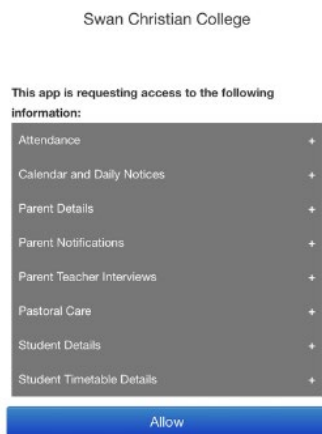

The Parent Orbit App is now live and ready for you to download and use!

How to download and start using the TASS ParentOrbit App

Overview

The TASS ParentOrbit app is a mobile-friendly way of interacting with the College. It can be used to perform actions like submit absences, view Swan Christian College's calendars and much more. This procedure below outlines how to access the app.

Steps to download and login

1. The app is called ParentOrbit and can be found on both the Google Play Store and Apple App Store on your phone. Or use the QR code below to download the app:

2. Once installed, enter the school code **swatass** to get started.

3. When you see the login screen as pictured below, click on **Swan Christian College**.

4. You will see a message that says "ParentOrbit wants to use scea.wa.edu.au to sign in." Click on **Continue**.

5. You will now see a sign-in page. Please type in your full parent username and password (this is the same as your current Parent Lounge log in details).

6. Click "Allow" at the next screen.

7. Congratulations! You are now set up and ready to go with the ParentOrbit App!