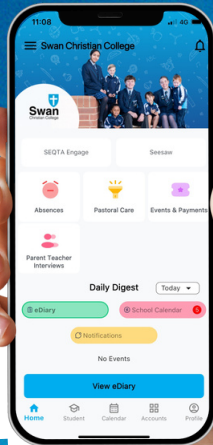

The Parent Orbit App is now live and ready for you to download and use!

How to download and start using the TASS ParentOrbit App

Overview

The TASS ParentOrbit app is a mobile-friendly way of interacting with the College. It can be used to perform actions like submit absences, view Swan Christian College's calendars and much more. This procedure below outlines how to access the app.

Further questions

We have attached a ***ParentOrbit App - How To Guide flyer*** for your review. If you have any problems, please ask College Reception or Student Services.

Kind regards

The Swan Christian College Team

Everything you need all in one place.

Download the **ParentOrbit** App now!

We are excited to announce that Swan Christian College is launching ParentOrbit, a new mobile app for parents which allows them to interact with the College such as submit absences, view calendars and much more.

**Scan this QR code or Search
ParentOrbit on the App Store**

Once installed, follow the prompts to enter the school code of **swatass** to get started.

How to guide:

1 Download the ParentOrbit App

The app is called **ParentOrbit** and can be found on both the Google Play Store and Apple App Store.